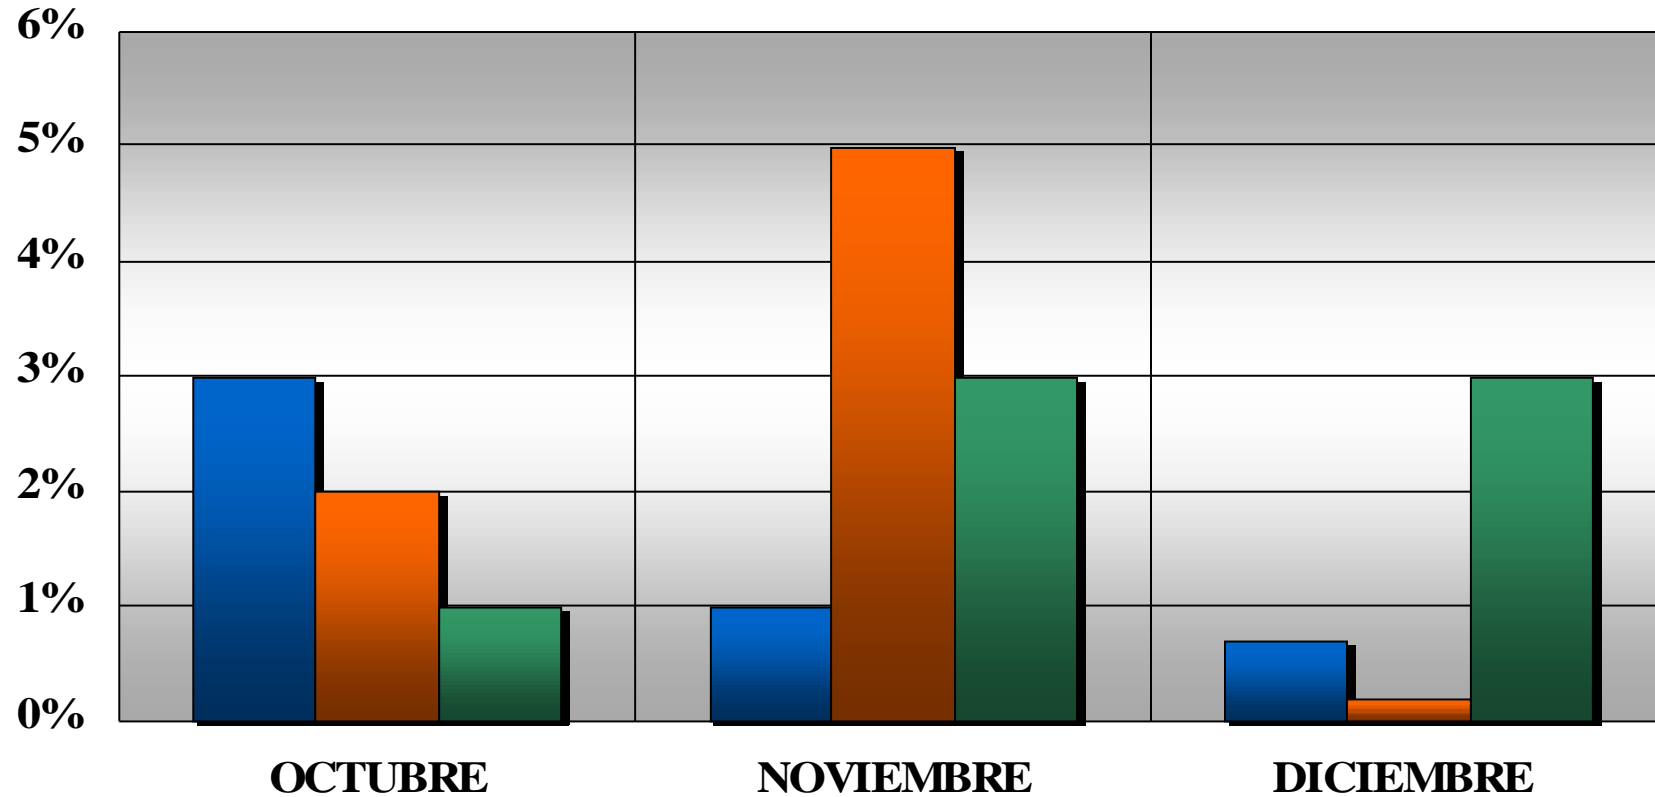

COMPARATIVO OCTUBRE- NOVIEMBRE- DICIEMBRE DE 2006 EVOLUCIÓN DE TRES NOTICIAS

■ DESAPARICIÓN DE JULIO LÓPEZ

■ VIOLENCIA EN EL FÚTBOL

■ CONFLICTO POR LAS PAPELERAS

Presidencia de la Nación
COMFER
Comité Federal de Radiodifusión